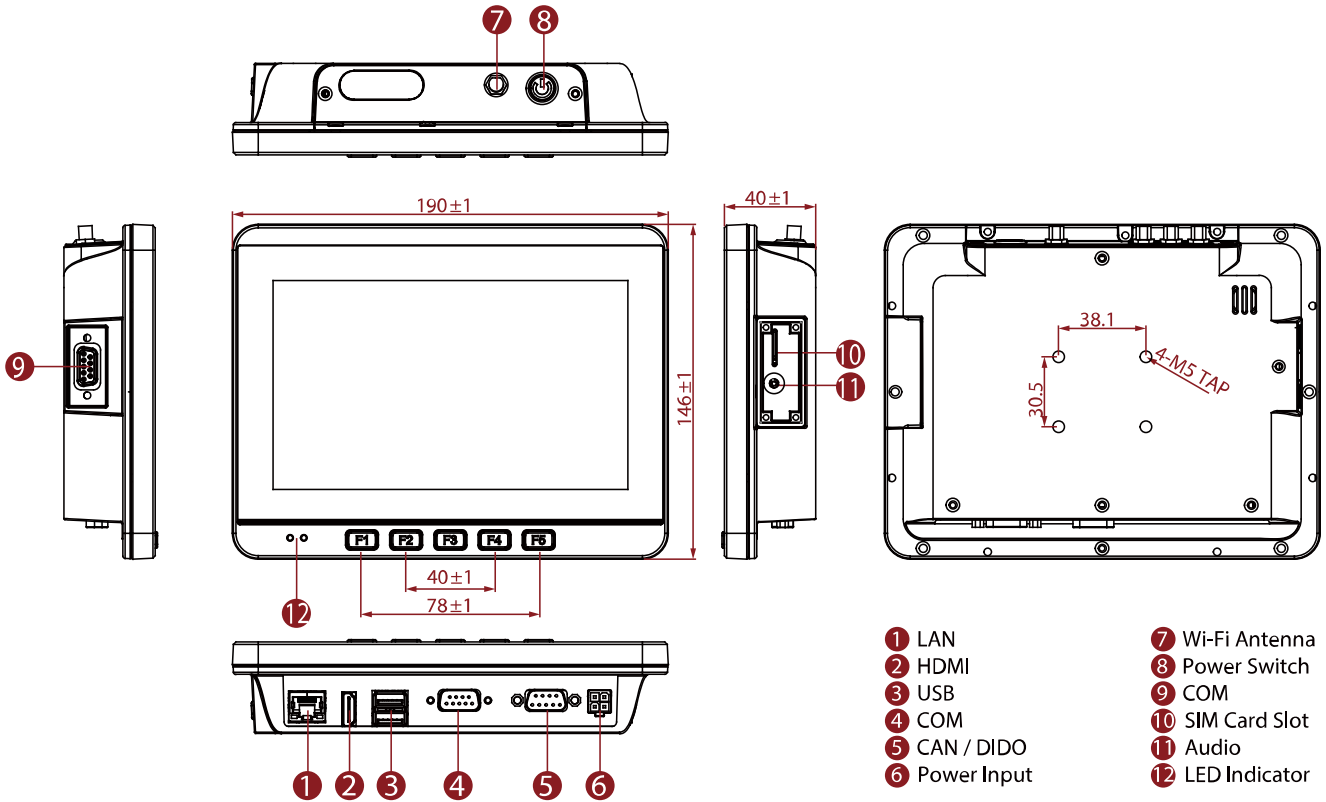

SPECIFICATIONS

Display			
Resolution	1024x600	Size	7 inches
Contrast Ratio	700:1	Panel Brightness	1000 nits
View Angles	75,75,75,70	Active Area	153.6x90 mm
Touch / Glass	Projected Capacitive Multi Touch Screen		
System Specification			
Processor	Intel® Celeron® N3350 (2M Cache, up to 2.4 GHz) Intel® Pentium® N4200 (2M Cache, up to 2.5 GHz) (Optional)	Memory	1 x SO-DIMM, 4GB DDR3L 1600 MHz 1 x SO-DIMM, 8GB DDR3L 1600 MHz (Optional)
Storage	1 x M.2 2242 SSD 128GB	Ethernet controller	1 x Intel® Ethernet Controller
Security	TPM 2.0	Operating System	Windows 10 IoT Enterprise Linux Ubuntu 20.04 (Optional)
WLAN	Support	BT	Support
WWAN	4G/LTE (Optional)	GNSS	GPS, GLONASS
Environment			
Operating Humidity	10% to 95% RH	Operating Temperature	-20°C to 60°C
Storage Temperature	-20°C to 60°C	Shock	MIL-STD-810G Method 516.6 Procedure I, 30 g for 18 ms
Vibration	MIL-STD-810G Method 514.6 Procedure I, 1.60/ 1.96/ 2.18 g rms for XYZ/ 5-500 Hz	IP rating	Front IP65
IO Ports			
USB Port	2 x USB	Serial Port	2 x COM Port
SIM Card Slot	1 x SIM Card Slot	Audio	1x Speaker
LAN	1 x Gigabit Ethernet LAN 10/100/100 Mbps	Front Control	5 x Function Key
Indicator	Power, HD	DIDO	1 x DIDO (3XDI ; 3XDO)
CANBUS	2 x CANBus		
Control			
Button	1 x Power Button, 5x Function Button (Programmable Function Key Configured by Winset)		
Accessory			

DIMENSIONS UNIT:MM

- 1 LAN
- 2 HDMI
- 3 USB
- 4 COM
- 5 CAN / DIDO
- 6 Power Input
- 7 Wi-Fi Antenna
- 8 Power Switch
- 9 COM
- 10 SIM Card Slot
- 11 Audio
- 12 LED Indicator

NOTE

1. Total usable memory will be less dependent upon actual system configuration.
2. Length measurements do not include protrusions. Weight varies with options.
3. Accessories may vary depending on your configuration.
4. The product shown in this datasheet is a standard model. For diagrams that contain customized or optional I/O, please contact the Winmate Sales Team for more information.